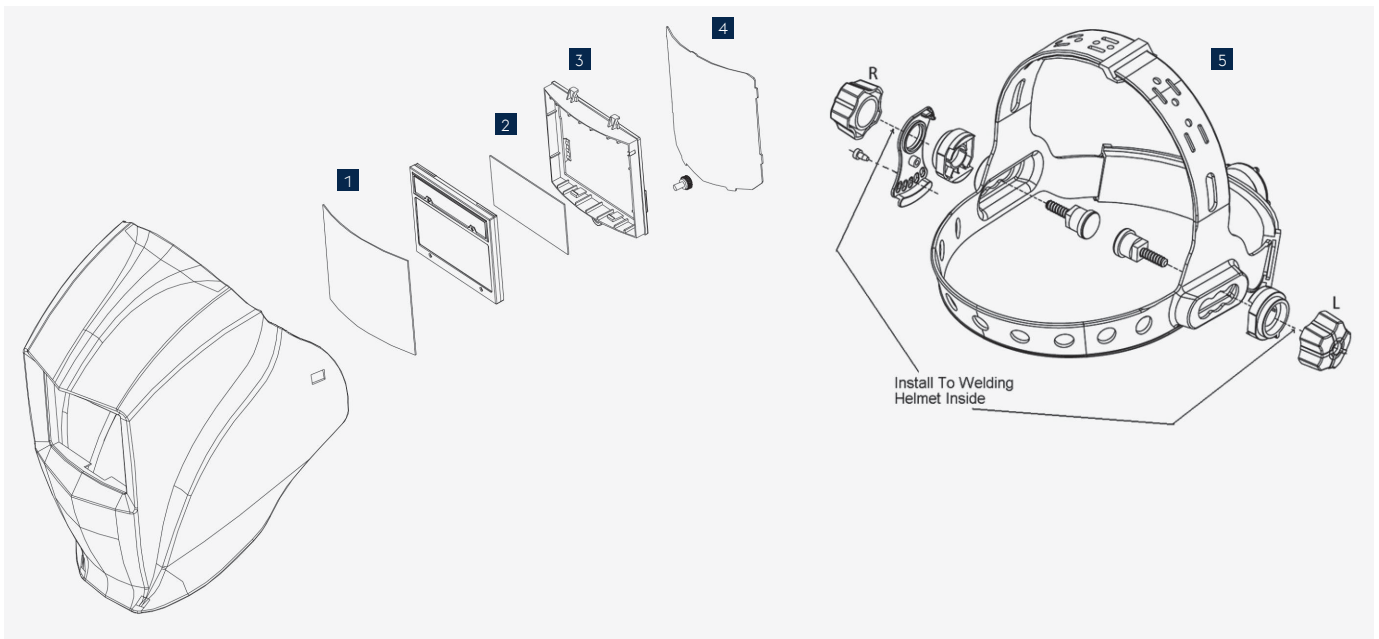

Part List and Assembly Böhler Welding Helmet

Part List

Item	Description	Part No.
1	front cover lens	32423
2	inner lens Guardian⁵⁰	32425
2	inner lens Guardian^{62, 62F}	32433
3	ADF retainer and screw Guardian^{62, 62F}	32442
3	ADF retainer and screw Guardian⁵⁰	32443
4	grinding visor Guardian^{62F}	32437
5	headgear Böhler Welding	32406
*	sweatband (2pcs. front and rear)	32416
*	dioptr 1.0	32444
*	dioptr 1.5	32445
*	dioptr 2.0	32452
*	dioptr 2.5	32456
*	Battery ADF CR2450	32517

* not in illustration